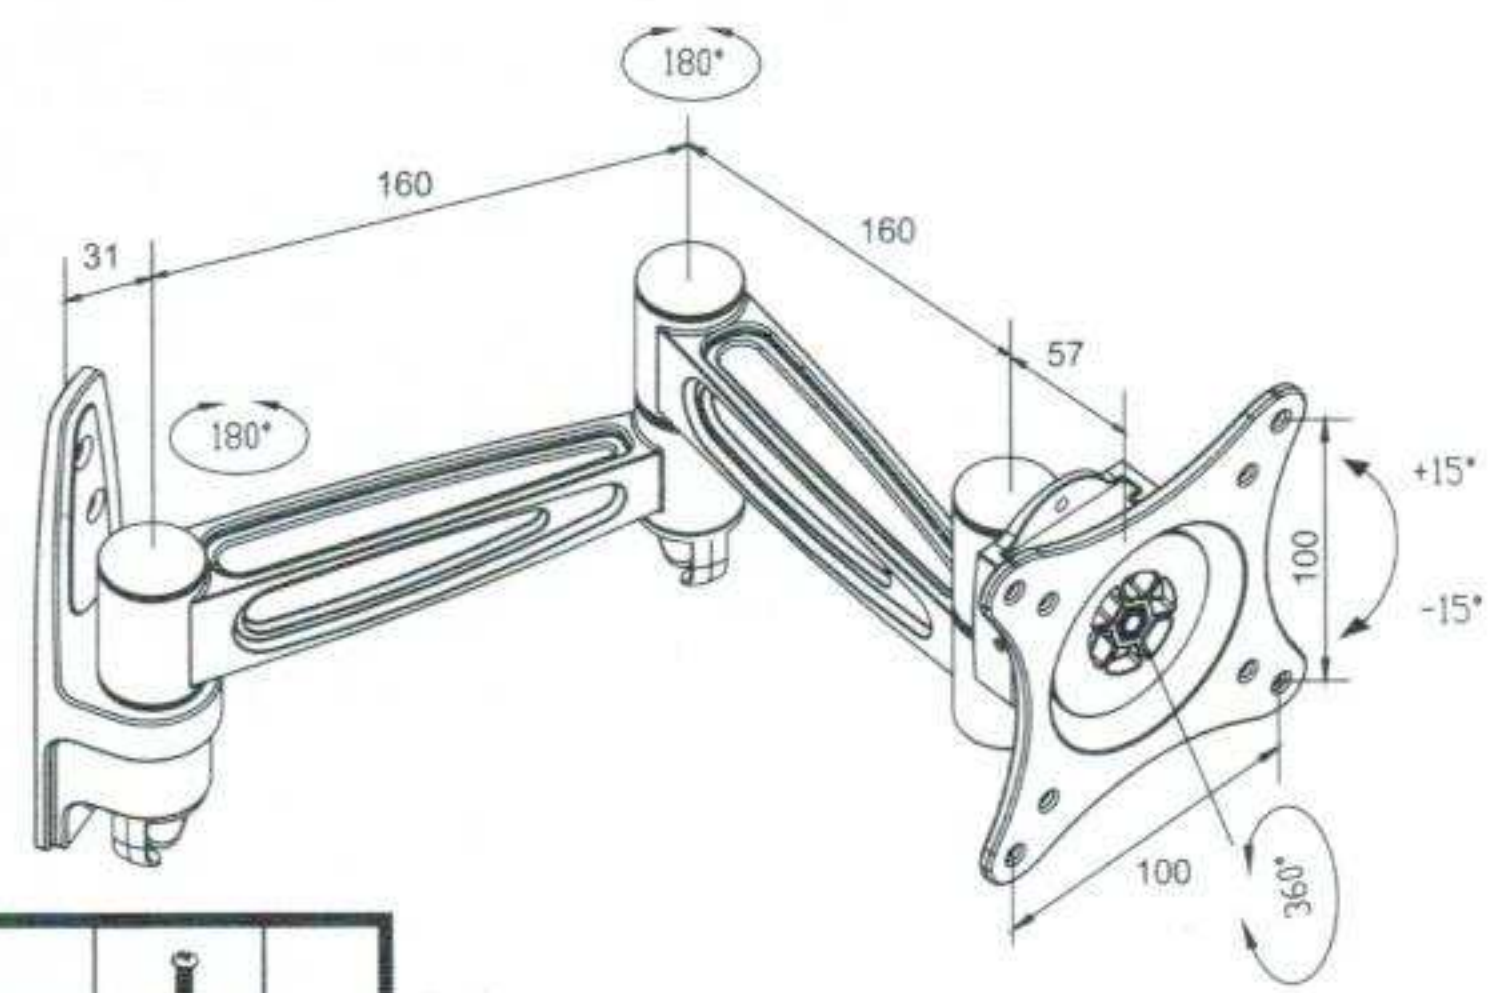

Manual Instruction

TV VESA 75x75/100x100mm

MAX 15kg/33lbs

TV to Wall: Min.:88mm Max.:408mm

A		x4	B		x4	C		x4	D		x4	E		x3	F		x3
	M4x10			M5x10			M4x14			M5x14			Ø 8x36			M5x50	